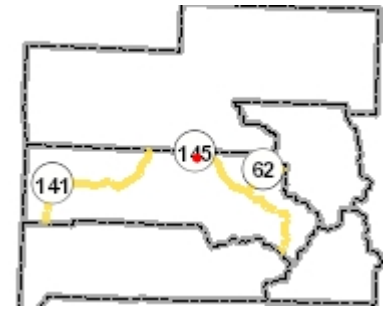

Norwood - In Town Acreage

1:4,340 

Legend

-  Parcel Boundaries
- Roads (1:4,000 - 1:6,000)
 -  Arterial
 -  Main
 -  Local
 -  Primitive
-  Parks
-  Campgrounds
-  Trailheads
-  Ski Area Lifts
-  Ski Trails
- Trails
 -  Hiking
 -  Hiking Equestrian - Wilderness Area
 -  Hiking Bicycling Equestrian
 -  Hiking Bicycling Equestrian ATV
 -  Requires Permission
- × Natural Features
-  Lakes
-  Streams
- Landmarks
 -  Airport
 -  Cemetery
 -  Fire Station
 -  Jail
 -  Library
 -  Police Department
 -  Post Office